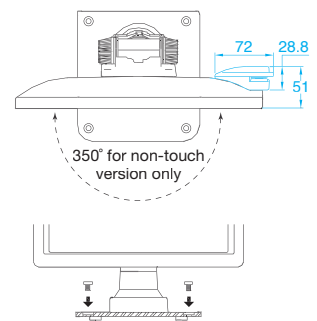

**Card Reader
Version**

VESA Wall Mounting
Meet VESA Standard
(75x75mm)

"i-touch" Auto Adjustment
The Intelligent One Touch Key,
Automatically Set Your Monitor
to Optimal Position.

Features:

- ▶ Full 12.1" Viewable Display Crisp Image
- ▶ On Screen Display Easy to Use
- ▶ Auto Scaling Function Simply "i-touch"
- ▶ Stand Base With Tilt 45° Adjustment
- ▶ Ideal for POS/Kiosk Users and Windows Application
- ▶ Power Consumption 15W/3W DPMS
- ▶ State-of-the-Art Design
- ▶ Touch Version Availability
- ▶ Card Reader Version Availability
- ▶ Anti-Reflection Strengthen Glass Availability

Specification is subject to change without notice.

Type A

Stand Base (0°~45°)

Standard Plate With Patent Tilt Adjustment 0°~45° is Designed for Different Viewing Angles of Various Applications. Ideal for Touch Screen Operation

Type B

Stand Base (-5°~90°)

Tilt Adjustment 0°~45° for Various Applications.

2005.01