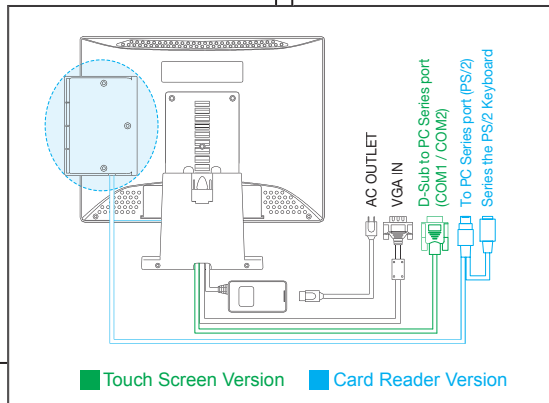

**Card Reader
Version**

VESA Wall Mounting
Meet VESA Standard
(75x75mm)

"i-touch" Auto Adjustment
The Intelligent One Touch Key,
Automatically Set Your Monitor
to Optimal Position.

Features:

- ▶ Full 12.1" Viewable Display Crisp Image
- ▶ On Screen Display Easy to Use
- ▶ Auto Scaling Function Simply "i-touch"
- ▶ Stand Base With Tilt 45° Adjustment
- ▶ Ideal for POS/Kiosk Users and Windows Application
- ▶ Power Consumption 15W/3W DPMS
- ▶ State-of-the-Art Design
- ▶ Touch Version Availability
- ▶ Card Reader Version Availability
- ▶ Anti-Reflection Strengthen Glass Availability

QUALITY SYSTEM
REGISTERED TO
ISO 9001: 2000

The Versatile P.O.S. 12.1" TFT LCD Color Monitor

Optional

Touch Screen

Anti-Reflection
Strengthen Glass

Card Reader Version

MODEL	LP-12Rxx	
Panel	Viewing Area	12.1"
	Resolution	800 x 600 SVGA
	Color	262,144
	Viewing Angle	Horizontal: 90° & Vertical: 40°
	Response Time Tr/Tf	15/30 ms
	Contrast Ratio	300 : 1
Video Input	Brightness	160 cd /m ²
	VGA Signal	R/G/B Analog VGA
	Scan Frequencies	H: 31.5 ~ 48 KHz V: 56 ~ 72 Hz
Control	Power	On / Off with LED Indicator
	OSD	OSD Control with "i-touch" auto scaling
Power Adaptor	Input	Universal AC 100 ~ 240 V, 50 / 60 Hz
	Output	DC +12 V
Power	Management	VESA DPMS Standard
	Consumption	15W / 3W
Environment	Temperature	0°C ~ 50°C
	Humidity	10% ~ 85%
Safety & EMI	FCCB, ETL, ETLCE, CE, TÜV / GS, CCC	
Applications	POS, Banking, ATM, IPC, TML, Web IA, Mini PC, ...etc	
Optional	Touch Panel	3M Resistive (8 Wires)
	Glass	Anti-Reflection Strengthen Glass
	Card Reader	300,000 Pass or 1,000,000 Pass
	Cabinet Color	White or Black

Specification is subject to change without notice.

Type A

Stand Base (0°~45°)

Standard Plate With Patent Tilt Adjustment 0°~45° is Designed for Different Viewing Angles of Various Applications. Ideal for Touch Screen Operation

Type B

Stand Base (-5°~90°)

Tilt Adjustment 0°~45° for Various Applications.

2005.01