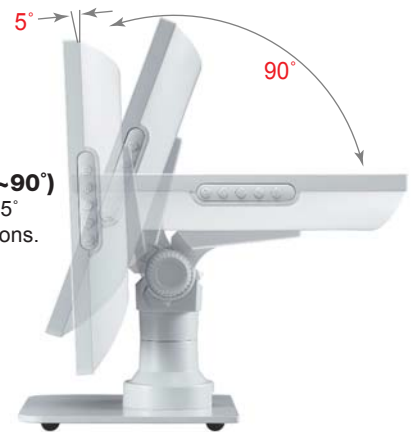

**Card Reader
Version**

VESA Wall Mounting
Meet VESA Standard
(75x75mm)

"i-touch" Auto Adjustment
The Intelligent One Touch Key,
Automatically Set Your Monitor
to Optimal Position.

Features:

- ▶ Full 12.1" Viewable Display Crisp Image
- ▶ On Screen Display Easy to Use
- ▶ Auto Scaling Function Simply "i-touch"
- ▶ Stand Base With Tilt 45° Adjustment
- ▶ Ideal for POS/Kiosk Users and Windows Application
- ▶ Power Consumption 15W/3W DPMS
- ▶ State-of-the-Art Design
- ▶ Touch Version Availability
- ▶ Card Reader Version Availability
- ▶ Anti-Reflection Strengthen Glass Availability

QUALITY SYSTEM
REGISTERED TO
ISO 9001: 2000

The Versatile P.O.S. 12.1" TFT LCD Color Monitor

Optional

Touch Screen

Anti-Reflection
Strengthen Glass

Card Reader Version

MODEL	LP-12Rxx	
Panel	Viewing Area	12.1"
	Resolution	800 x 600 SVGA
	Color	262,144
	Viewing Angle	Horizontal: 90° & Vertical: 40°
	Response Time Tr/Tf	15/30 ms
	Contrast Ratio	300 : 1
Video Input	Brightness	160 cd /m ²
	VGA Signal	R/G/B Analog VGA
	Scan Frequencies	H: 31.5 ~ 48 KHz V: 56 ~ 72 Hz
Control	Power	On / Off with LED Indicator
	OSD	OSD Control with "i-touch" auto scaling
Power Adaptor	Input	Universal AC 100 ~ 240 V, 50 / 60 Hz
	Output	DC +12 V
Power	Management	VESA DPMS Standard
	Consumption	15W / 3W
Environment	Temperature	0°C ~ 50°C
	Humidity	10% ~ 85%
Safety & EMI	FCCB, ETL, ETLCE, CE, TÜV / GS, CCC	
Applications	POS, Banking, ATM, IPC, TML, Web IA, Mini PC, ...etc	
Optional	Touch Panel	3M Resistive (8 Wires)
	Glass	Anti-Reflection Strengthen Glass
	Card Reader	300,000 Pass or 1,000,000 Pass
	Cabinet Color	White or Black

Specification is subject to change without notice.

Type A

Stand Base (0°~45°)

Standard Plate With Patent Tilt Adjustment 0°~45° is Designed for Different Viewing Angles of Various Applications. Ideal for Touch Screen Operation

Type B

Stand Base (-5°~90°)

Tilt Adjustment 0°~45° for Various Applications.

2005.01