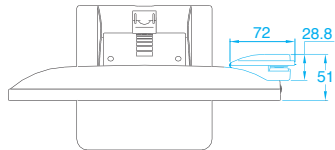

**Card Reader
Version**

VESA Wall Mounting
Meet VESA Standard
(75x75mm)

"i-touch" Auto Adjustment
The Intelligent One Touch Key,
Automatically Set Your Monitor
to Optimal Position.

Features:

- ▶ Full 12.1" Viewable Display Crisp Image
- ▶ On Screen Display Easy to Use
- ▶ Auto Scaling Function Simply "i-touch"
- ▶ Stand Base With Tilt 45° Adjustment
- ▶ Ideal for POS/Kiosk Users and Windows Application
- ▶ Power Consumption 15W/3W DPMS
- ▶ State-of-the-Art Design
- ▶ Touch Version Availability
- ▶ Card Reader Version Availability
- ▶ Anti-Reflection Strengthen Glass Availability

QUALITY SYSTEM
REGISTERED TO
ISO 9001: 2000

The Versatile P.O.S. 12.1" TFT LCD Color Monitor

Optional

Touch Screen

Anti-Reflection
Strengthen Glass

Card Reader Version

MODEL	LP-12Rxx	
Panel	Viewing Area	12.1"
	Resolution	800 x 600 SVGA
	Color	262,144
	Viewing Angle	Horizontal: 90° & Vertical: 40°
	Response Time Tr/Tf	15/30 ms
	Contrast Ratio	300 : 1
Video Input	Brightness	160 cd /m ²
	VGA Signal	R/G/B Analog VGA
	Scan Frequencies	H: 31.5 ~ 48 KHz V: 56 ~ 72 Hz
Control	Power	On / Off with LED Indicator
	OSD	OSD Control with "i-touch" auto scaling
Power Adaptor	Input	Universal AC 100 ~ 240 V, 50 / 60 Hz
	Output	DC +12 V
Power	Management	VESA DPMS Standard
	Consumption	15W / 3W
Environment	Temperature	0°C ~ 50°C
	Humidity	10% ~ 85%
Safety & EMI	FCCB, ETL, ETLCE, CE, TÜV / GS, CCC	
Applications	POS, Banking, ATM, IPC, TML, Web IA, Mini PC, ...etc	
Optional	Touch Panel	3M Resistive (8 Wires)
	Glass	Anti-Reflection Strengthen Glass
	Card Reader	300,000 Pass or 1,000,000 Pass
	Cabinet Color	White or Black

Specification is subject to change without notice.

Type A

Stand Base (0°~45°)

Standard Plate With Patent Tilt Adjustment 0°~45° is Designed for Different Viewing Angles of Various Applications. Ideal for Touch Screen Operation