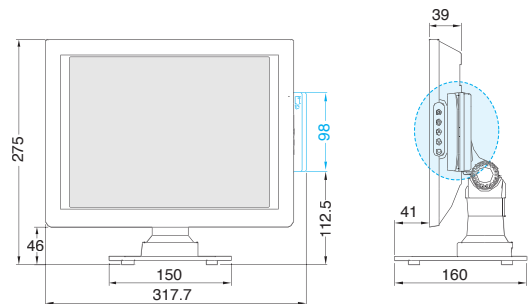

**Card Reader
Version**

VESA Wall Mounting
Meet VESA Standard
(75x75mm)

"i-touch" Auto Adjustment
The Intelligent One Touch Key,
Automatically Set Your Monitor
to Optimal Position.

Features:

- ▶ Full 12.1" Viewable Display Crisp Image
- ▶ On Screen Display Easy to Use
- ▶ Auto Scaling Function Simply "i-touch"
- ▶ Stand Base With Tilt 45° Adjustment
- ▶ Ideal for POS/Kiosk Users and Windows Application
- ▶ Power Consumption 15W/3W DPMS
- ▶ State-of-the-Art Design
- ▶ Touch Version Availability
- ▶ Card Reader Version Availability
- ▶ Anti-Reflection Strengthen Glass Availability

Specification is subject to change without notice.

Type A

Stand Base (0°~45°)

Standard Plate With Patent Tilt Adjustment 0°~45° is Designed for Different Viewing Angles of Various Applications. Ideal for Touch Screen Operation

Type B

Stand Base (-5°~90°)

Tilt Adjustment 0°~45° for Various Applications.

2005.01