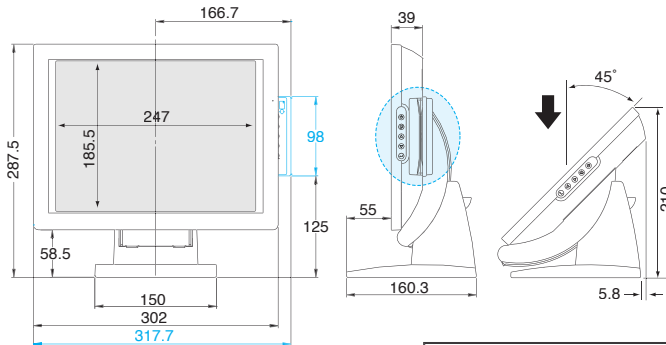

**Card Reader
Version**

VESA Wall Mounting
Meet VESA Standard
(75x75mm)

"i-touch" Auto Adjustment
The Intelligent One Touch Key,
Automatically Set Your Monitor
to Optimal Position.

Features:

- ▶ Full 12.1" Viewable Display Crisp Image
- ▶ On Screen Display Easy to Use
- ▶ Auto Scaling Function Simply "i-touch"
- ▶ Stand Base With Tilt 45° Adjustment
- ▶ Ideal for POS/Kiosk Users and Windows Application
- ▶ Power Consumption 15W/3W DPMS
- ▶ State-of-the-Art Design
- ▶ Touch Version Availability
- ▶ Card Reader Version Availability
- ▶ Anti-Reflection Strengthen Glass Availability

QUALITY SYSTEM
REGISTERED TO
ISO 9001: 2000

The Versatile P.O.S. 12.1" TFT LCD Color Monitor

Optional

Touch Screen

Anti-Reflection
Strengthen Glass

Card Reader Version

MODEL	LP-12Rxx	
Panel	Viewing Area	12.1"
	Resolution	800 x 600 SVGA
	Color	262,144
	Viewing Angle	Horizontal: 90° & Vertical: 40°
	Response Time Tr/Tf	15/30 ms
	Contrast Ratio	300 : 1
Video Input	Brightness	160 cd /m ²
	VGA Signal	R/G/B Analog VGA
	Scan Frequencies	H: 31.5 ~ 48 KHz V: 56 ~ 72 Hz
Control	Power	On / Off with LED Indicator
	OSD	OSD Control with "i-touch" auto scaling
Power Adaptor	Input	Universal AC 100 ~ 240 V, 50 / 60 Hz
	Output	DC +12 V
Power	Management	VESA DPMS Standard
	Consumption	15W / 3W
Environment	Temperature	0°C ~ 50°C
	Humidity	10% ~ 85%
Safety & EMI	FCCB, ETL, ETLCE, CE, TÜV / GS, CCC	
Applications	POS, Banking, ATM, IPC, TML, Web IA, Mini PC, ...etc	
Optional	Touch Panel	3M Resistive (8 Wires)
	Glass	Anti-Reflection Strengthen Glass
	Card Reader	300,000 Pass or 1,000,000 Pass
	Cabinet Color	White or Black

Specification is subject to change without notice.

Type A

Stand Base (0°~45°)

Standard Plate With Patent Tilt Adjustment 0°~45° is Designed for Different Viewing Angles of Various Applications. Ideal for Touch Screen Operation

Type B

Stand Base (-5°~90°)

Tilt Adjustment 0°~45° for Various Applications.

2005.01